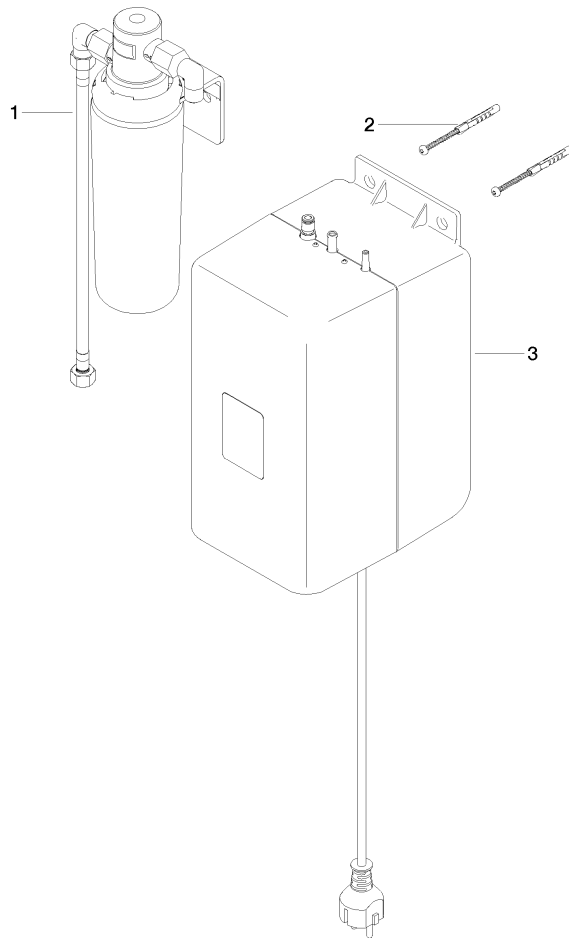

## Hot water tank incl. filter -

---

12 892 970 90

- CEE 7/4 connector
- thermostat regulator (88°C - 98°C)
- capacity 2,5 litres
- power 1300 W
- voltage 220 - 240 volt
- activated carbon filter (5.0 micron level)
- chemical and mechanical filtering
- reduces water hardness (ion exchanger)
- filters dirt, rust, chlorine and lead particles
- filter capacity approx. 450 litres

For use with HOT & COLD WATER DISPENSER 17  
861 625 / 17 861 680 / 17 861 790 / 17 861 875 / 17  
861 888

The filter cartridge must be changed every six months. The installation instructions contain further information for guidance.

The products are not available in all markets, please contact your Dornbracht sales force.

NOTE: This item is conditioned separately.

Hot water tank incl. filter -

12 892 970 90

Hot water tank incl. filter -

12 892 970 90

Spare parts list

No.	Item Number	Name	Quantity used	Delivery time
1	90 11 11 073 00 90	filter	1	2
2	05 30 31 025 00 90	fixing set	1	2
3	90 10 01 033 00 90	tank	1	2