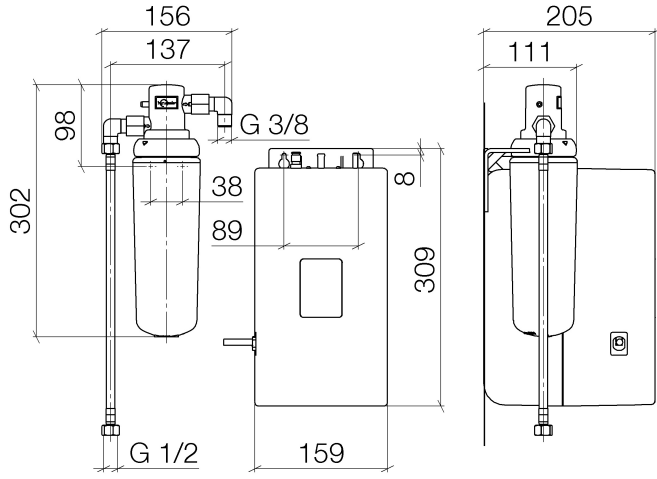

Hot water tank incl. filter -

12 892 970 90